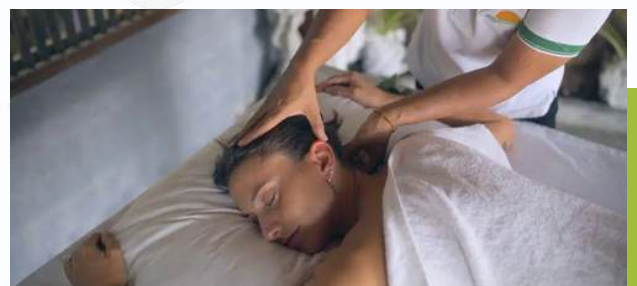

Comprehensive range of services:

- Detoxification (Medical)
- Top therapists available for one to one and group sessions
- 12-Step Facilitation & Fellowship meetings
- Psychotherapists and Psychologists on Site
- Trauma Recovery (Including Somatic Therapies)
- Meditation, Yoga & Breathwork
- Fitness & Personal Training
  - Fitness Classes, Personal Training, Aqua tuning (water-based therapy)
- Holistic Therapies (Water based therapies, trauma release exercises, art therapy, sound healing, drum workshops)
- Nutritional Guidance
- Offsite Activities & Trips
- Taylor made programs on-site and on-going support.