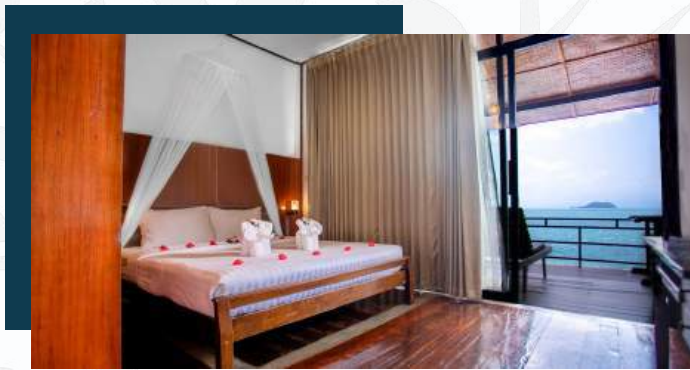

Investing in Your Recovery

Our Pricing Packages

We offer robust and effective recovery programs starting from 4 weeks up to 12 weeks and beyond into Sober Living. All programs include gorgeous & comfy air-conditioned seaview bedrooms, healthy & nutritious buffet style meals, and our complete range of therapeutic programs. It is a genuinely “all-inclusive” experience, with no hidden extras or upsells.

Rehab Prices

Shared Room (Seaview)

- ✓ En-suite Bathrooms
- ✓ Smart TVs Netflix etc
- ✓ Large Balcony
- ✓ Excellent WIFI

\$9,700

(all-inclusive price)

3 Twin Beds / Room

Solo Deluxe Bungalows

- ✓ En-suite Bathrooms
- ✓ Smart TVs Netflix etc
- ✓ Large Balcony
- ✓ Excellent WIFI

Poolside Jr. Suites

- ✓ En-suite Bathrooms
- ✓ Smart TVs Netflix etc
- ✓ Large Balcony
- ✓ Excellent WIFI

\$16,700

(all-inclusive price)

Queen Sized Bed

Beach Bungalow (Seaview)

- ✓ En-suite Bathrooms
- ✓ Smart TVs Netflix etc
- ✓ Large Balcony
- ✓ Excellent WIFI