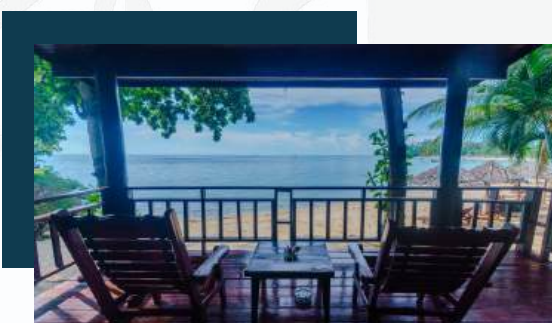

Beach Bungalow (Seaview)

- ✓ En-suite Bathrooms
- ✓ Smart TVs Netflix etc
- ✓ Large Balcony
- ✓ Excellent WIFI

$17,700

(all-inclusive price)

Queen Sized Bed

visit www.holinarehab.com/gallery for full photos