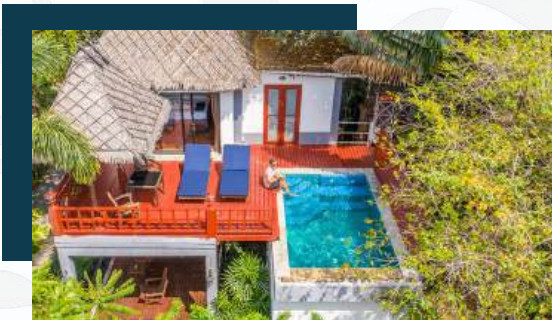

Private Plunge Pool Villas

- ✓ En-suite Bathrooms
- ✓ Smart TVs Netflix etc
- ✓ Large Balcony
- ✓ Excellent WIFI

$14,700

(all-inclusive price)

Private Plunge Pool