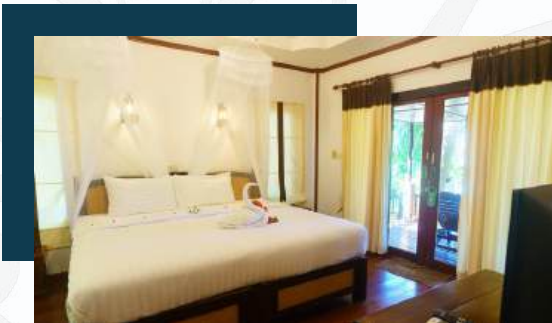

Rehab Prices

Shared Room (Seaview)

- ✓ En-suite Bathrooms
- ✓ Smart TVs Netflix etc
- ✓ Large Balcony
- ✓ Excellent WIFI

\$9,700

(all-inclusive price)

3 Twin Beds / Room

Solo Deluxe Bungalows

- ✓ En-suite Bathrooms
- ✓ Smart TVs Netflix etc
- ✓ Large Balcony
- ✓ Excellent WIFI

\$12,700

(all-inclusive price)

Queen Sized Bed

Private Plunge Pool Villas

- ✓ En-suite Bathrooms
- ✓ Smart TVs Netflix etc
- ✓ Large Balcony
- ✓ Excellent WIFI

\$14,700

(all-inclusive price)

Private Plunge Pool

Poolside Jr. Suites

- ✓ En-suite Bathrooms
- ✓ Smart TVs Netflix etc
- ✓ Large Balcony
- ✓ Excellent WIFI

\$16,700

(all-inclusive price)

Queen Sized Bed

Beach Bungalow (Seaview)

- ✓ En-suite Bathrooms
- ✓ Smart TVs Netflix etc
- ✓ Large Balcony
- ✓ Excellent WIFI