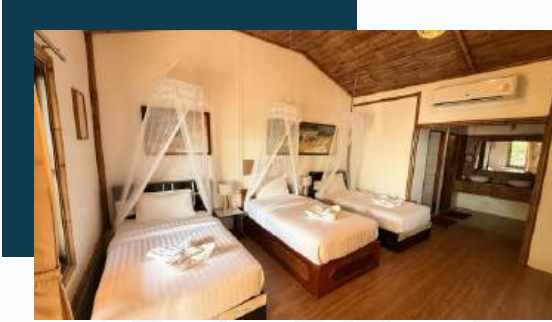

Rehab Prices

Shared Room (Seaview)

- ✓ En-suite Bathrooms
- ✓ Smart TVs Netflix etc
- ✓ Large Balcony
- ✓ Excellent WIFI

\$9,700

(all-inclusive price)

3 Twin Beds / Room

Solo Deluxe Bungalows

- ✓ En-suite Bathrooms
- ✓ Smart TVs Netflix etc
- ✓ Large Balcony
- ✓ Excellent WIFI